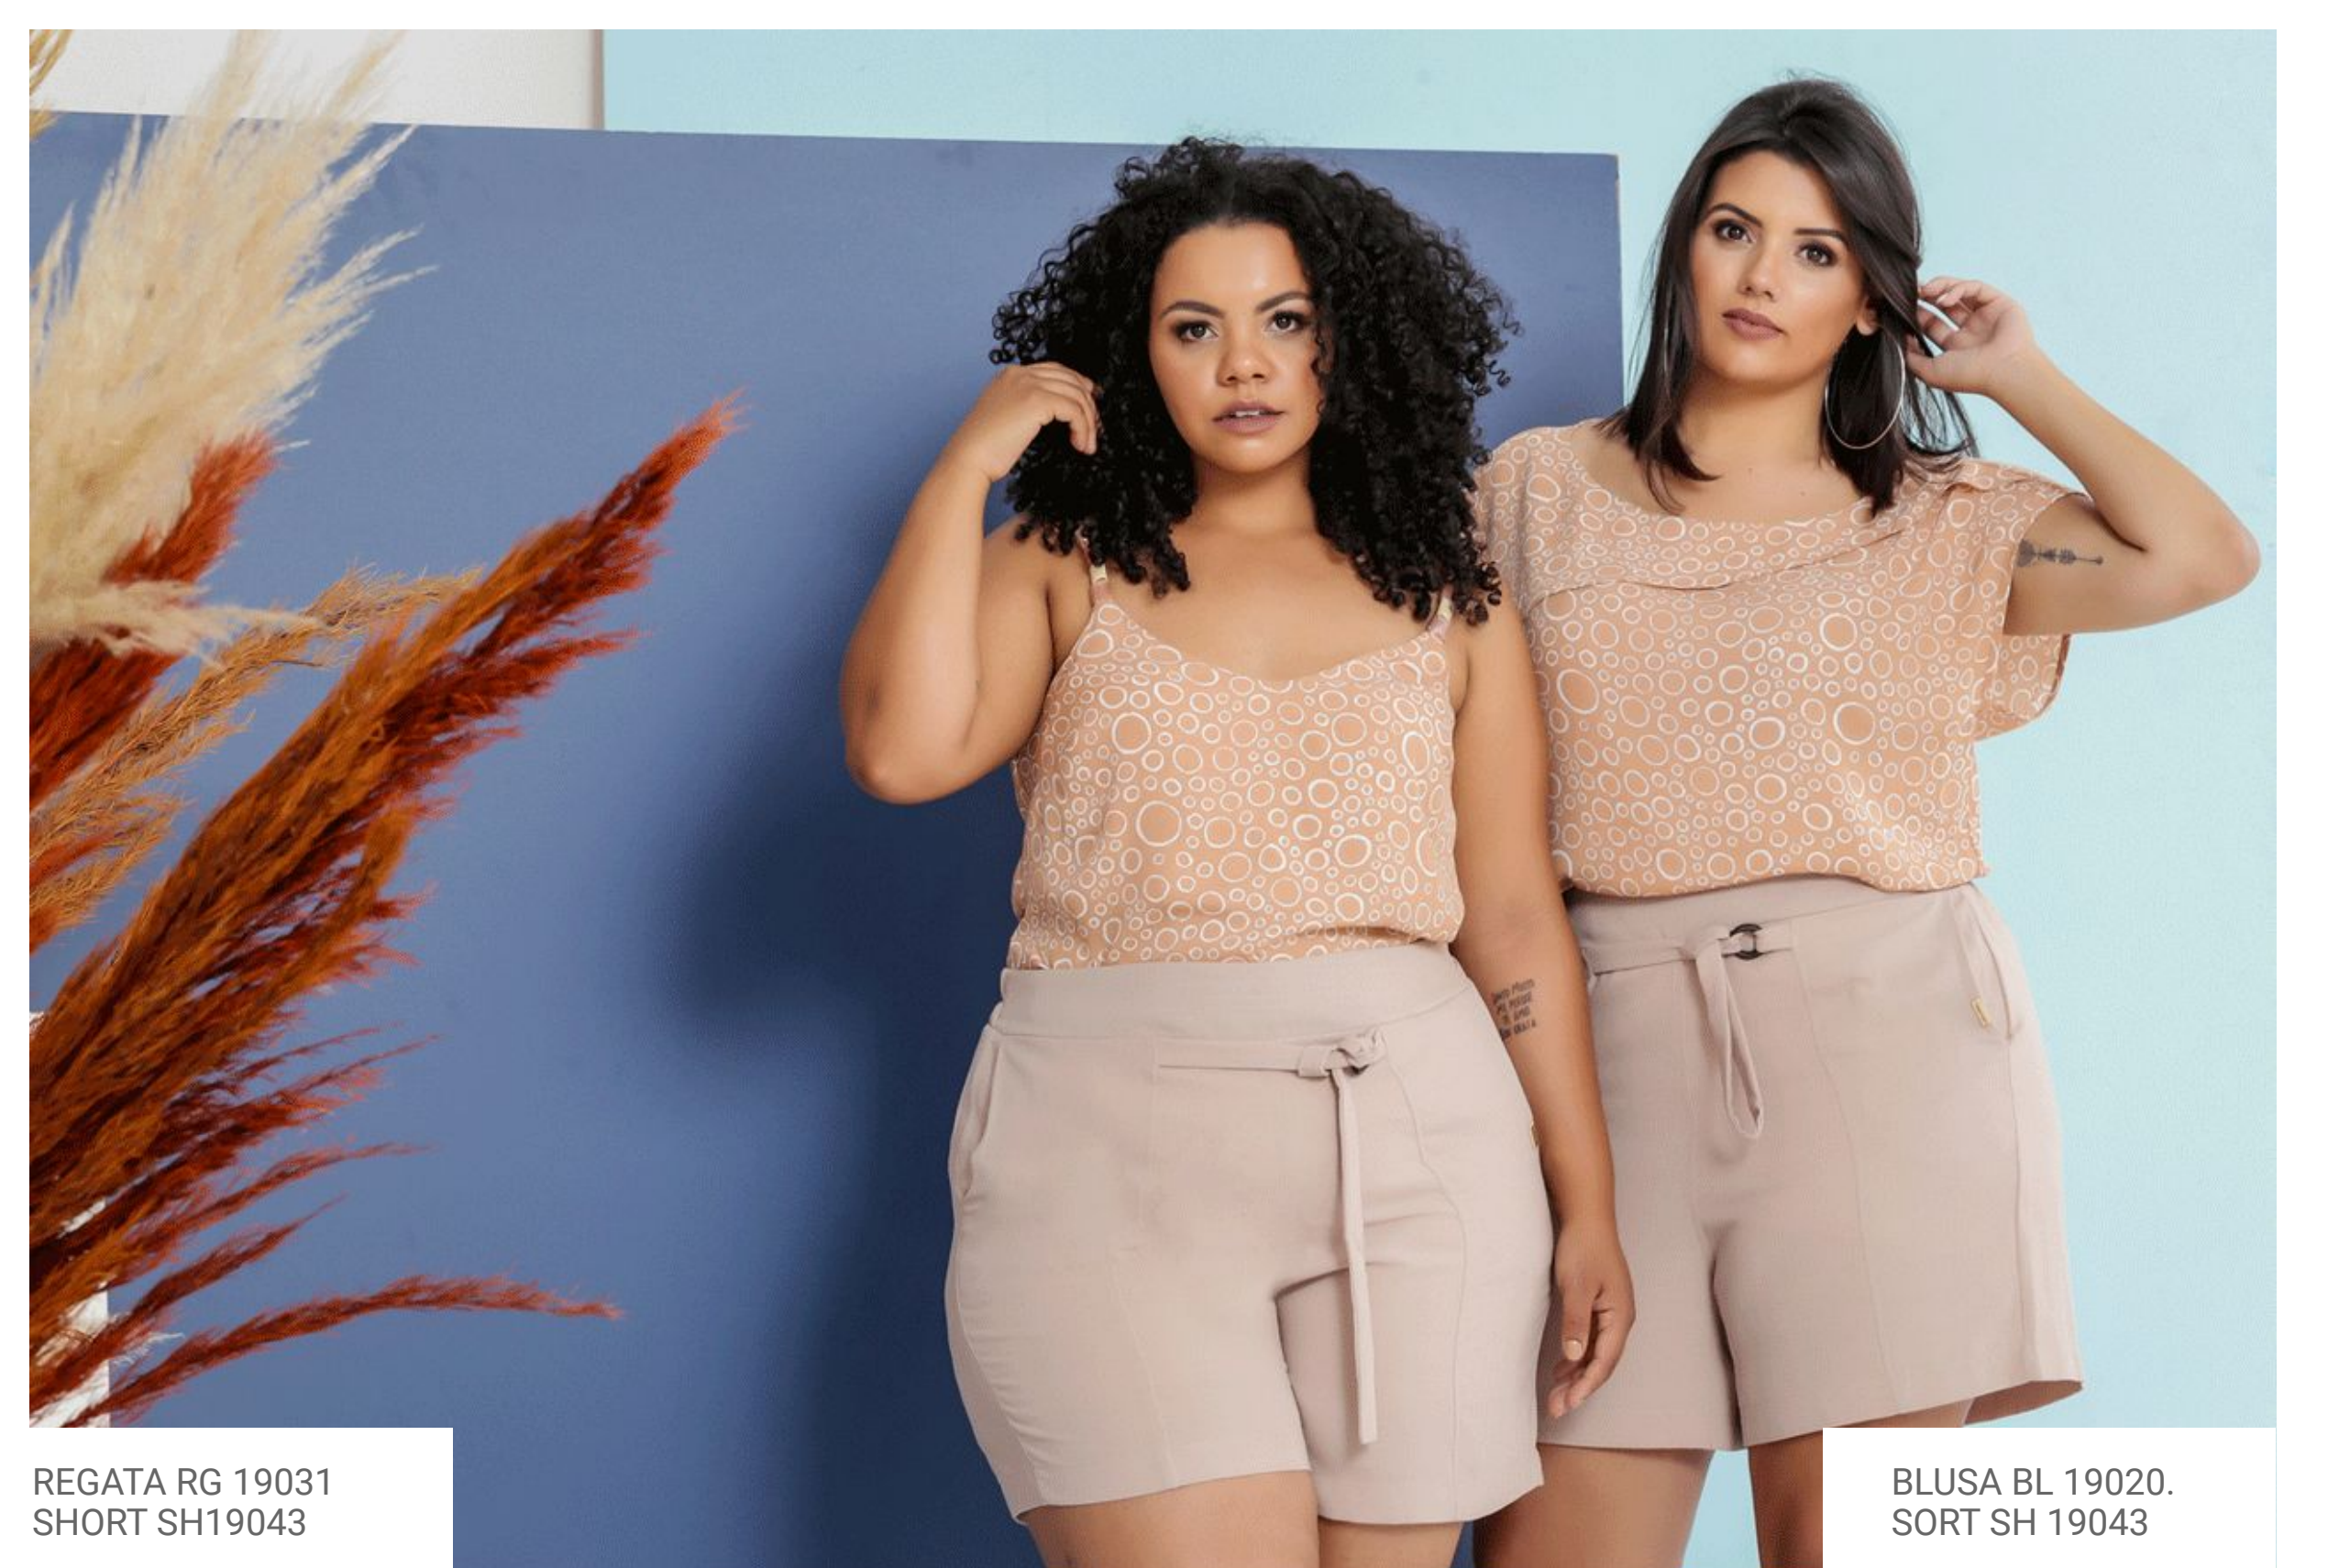

BLUSA BL19022.
CALÇA CA19010

REGATA RG 19031
SHORT SH19043

BLUSA BL 19020.
SORT SH 19043